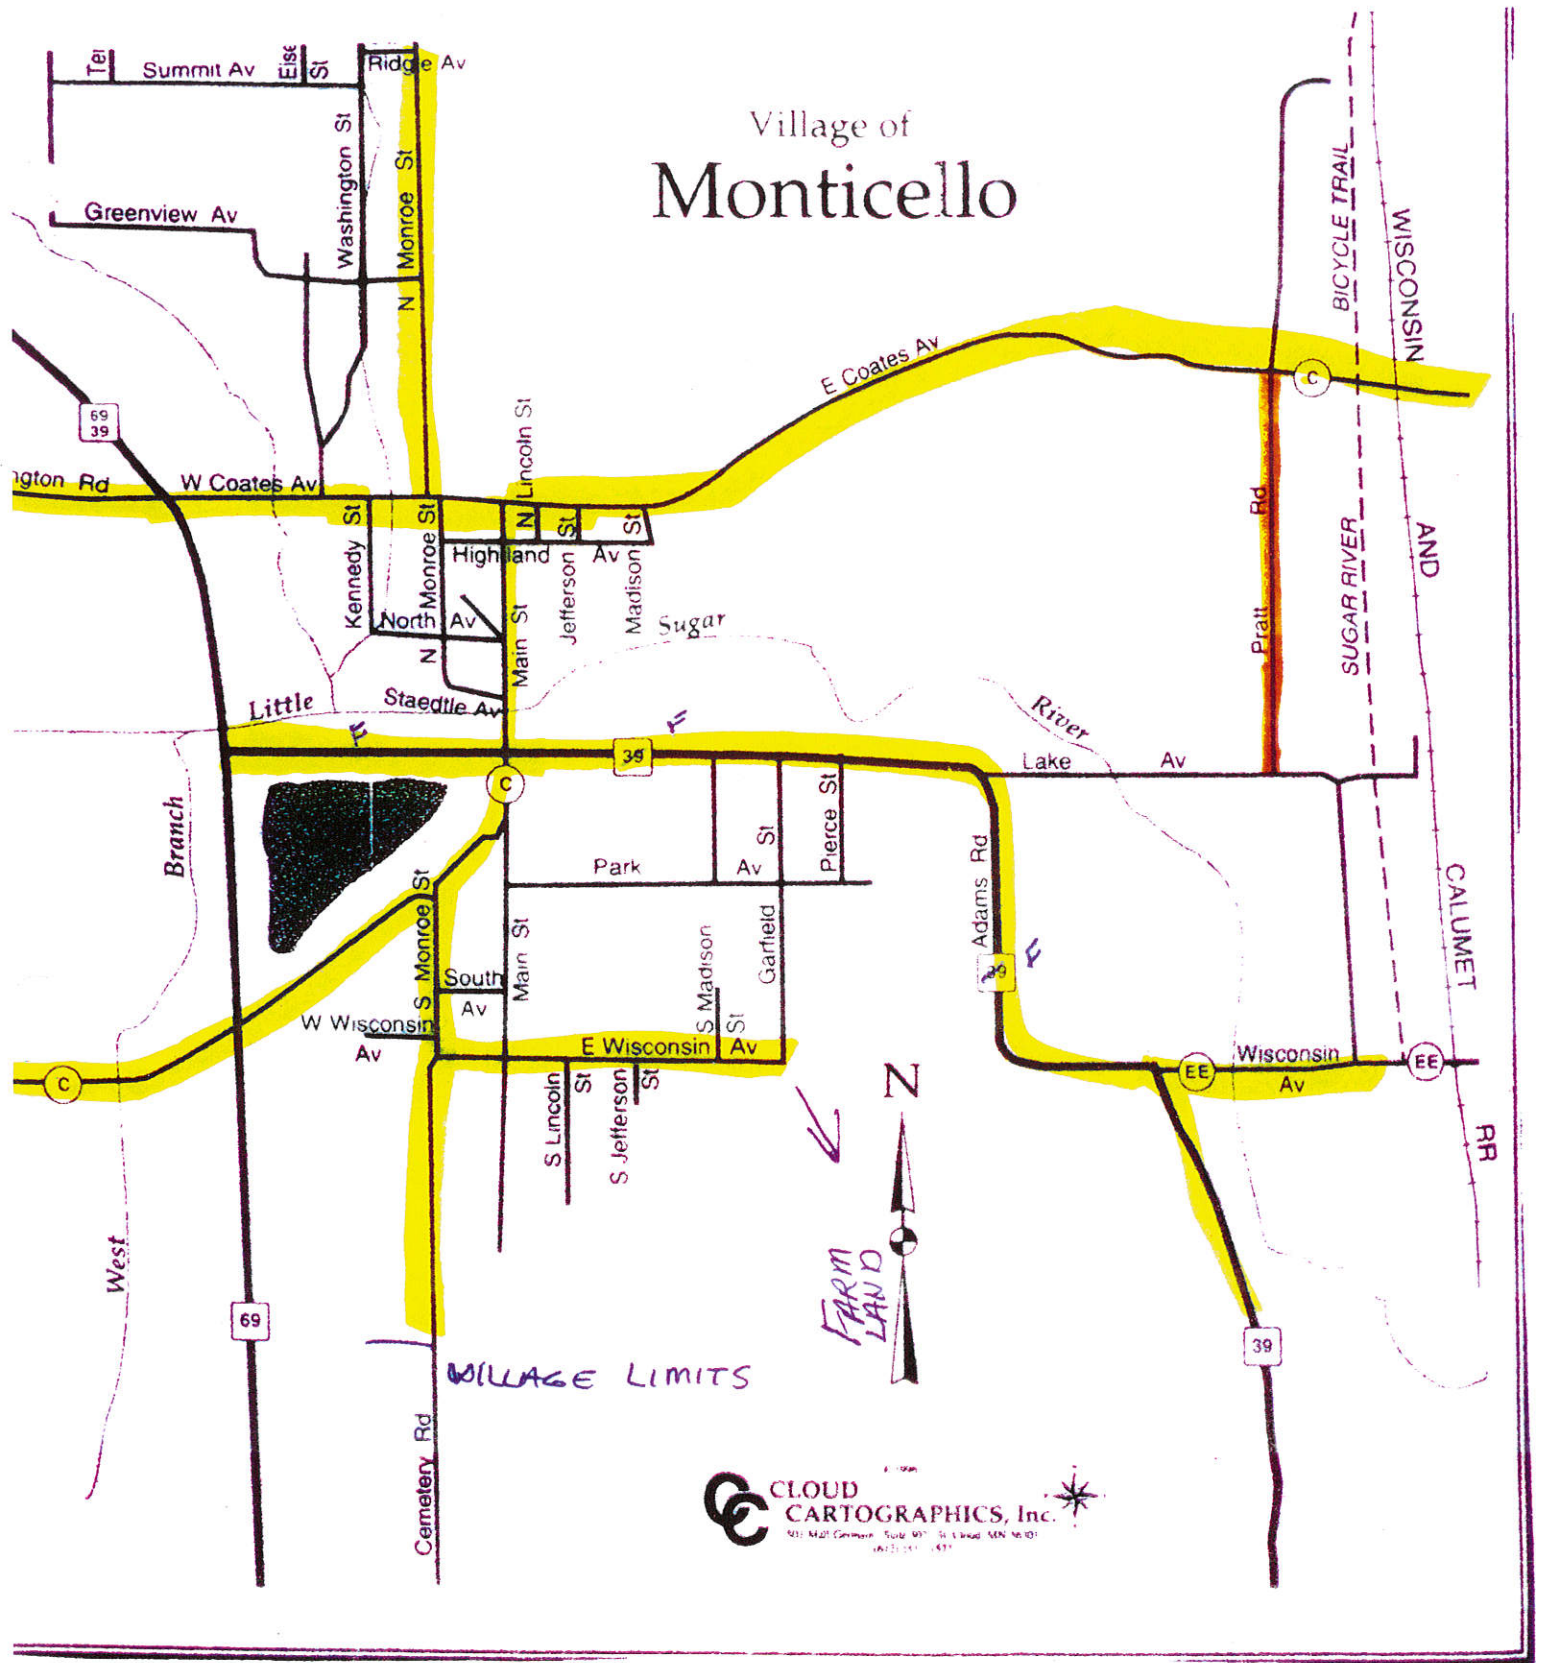

# Village of Monticello

**CLOUD**  
**CARTOGRAPHICS, Inc.**  
401 Main Street, Suite 101, St. Cloud, MN 56301  
 (763) 325-1431

- = OK
- = CASE BY CASE